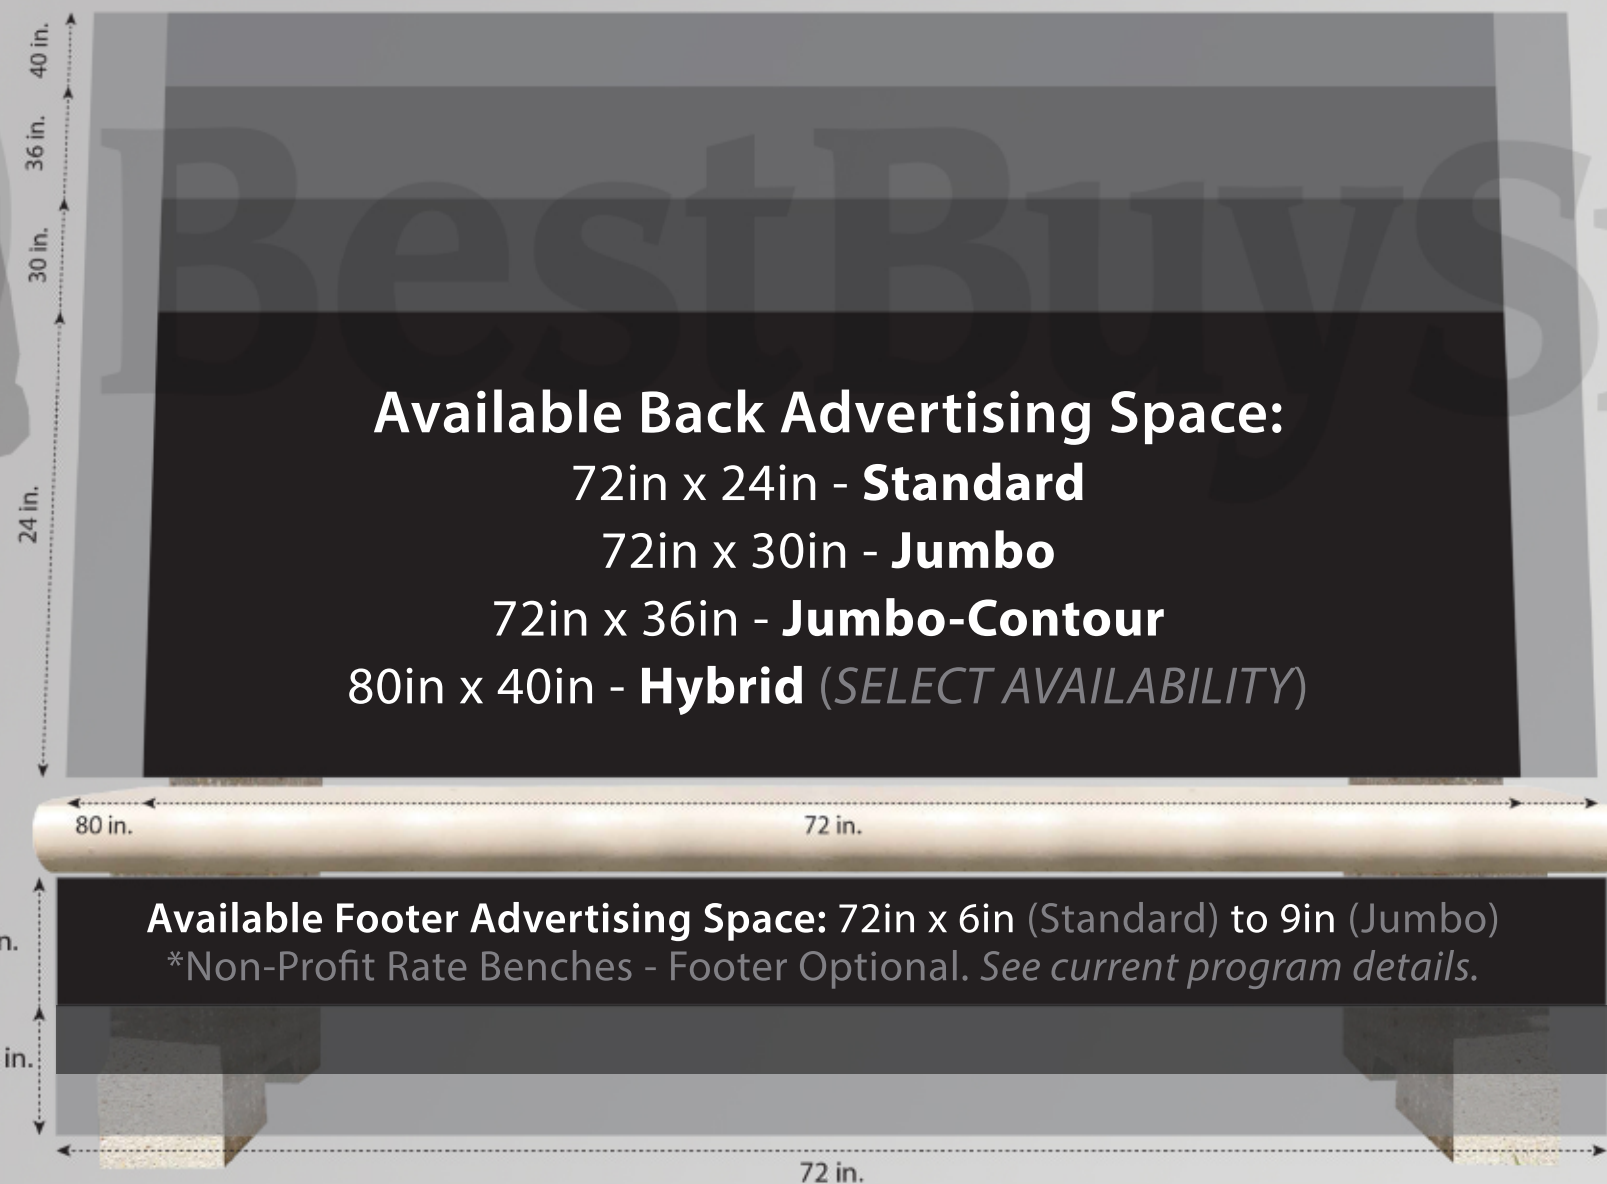

BUS BENCH TEMPLATE

Artwork **MUST** be 100 dpi minimum at 100% raster, or vector file
Acceptable File Formats: EPS, PDF, PSD, High quality JPEG

Copy Height:

Headline - minimum 4in tall

All other copy/letters should not be any shorter than 2in tall to insure their legibility from a slight distance.

Questions About Artwork:
Please contact our graphics department
Email: digital@bestbuysigns.net
Phone: 402.861.0384 **Fax:** 402.861.0386

Vector: A way that some computer software creates images by a series of points, lines and curves. Files are compact and can be scaled up to any size without loss of visual quality. (Ideal for logos, text and illustrative styles - FreeHand or Adobe Illustrator)
Raster or Bit-mapped: A way that some computer software creates images with a grid of individual dots, or pixels. As a raster file is blown up in size, the pixels get larger and are visible as jagged edges, or blur. (Best for photographs and many illustrative styles - Adobe Photoshop)